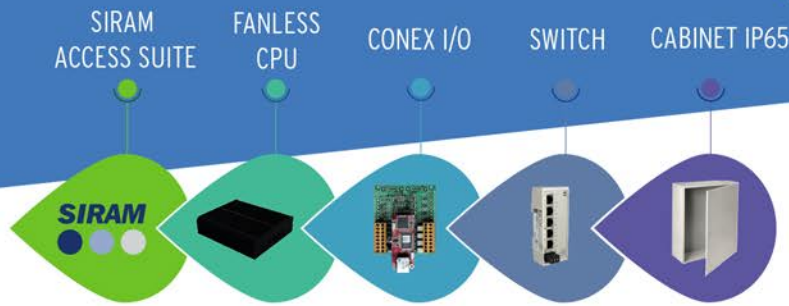

LPR SOLUTIONS BASED ON DEEP LEARNING

360° LPR SOLUTION

CLOUD & MODULAR
ARCHITECTURE

99% ACCURACY RATE

 **Innova**
Systems Group

www.innovagroupbcn.com

SIRAM

The SIRAM ACCESS Suite is a vehicle access control platform based on the latest automatic number plate recognition technology that provides efficiency and stability to your access control system, thanks to its Client/Server and modular architecture.

SIRAMbox

The SIRAM ACCESS BOX solution is synonymous of full integration in embedded access control. Our kit box includes an IP65 outdoor cabinet.

SIRAM ACCESS SUITE

PROFESSIONAL FANLESS CPU

LPR CAPTURE UNITS | EMBEDDED

SIRAM offers a wide range of capture units, which brings great versatility to the number plate recognition system.

	PARKING
	TRUCK LANE
	LANES 2 - 5 ms.
	LED SPOTLIGHT
	NO VANDALISM
	FOR BARRIERS

OCR 5

Based on **deep learning** algorithms that allows to reach a success rate of up to 99% and a perfect adaptation to different license plate formats depending on the country it belongs.

- Easy integrations with PMS & Security Access Control Platforms
- Compatible with +40 Protocols
- OCR 5 Engine ideal for Guidance Systems

OPTIONAL APPLICATIONS

- SIRAM AUDIT: Vehicle Video Recording, includes advanced search based on license plates
- SIRAM TWIN PLATE: Increase accuracy rate using multiple capture units in the same lane
- OCR 5 Engine