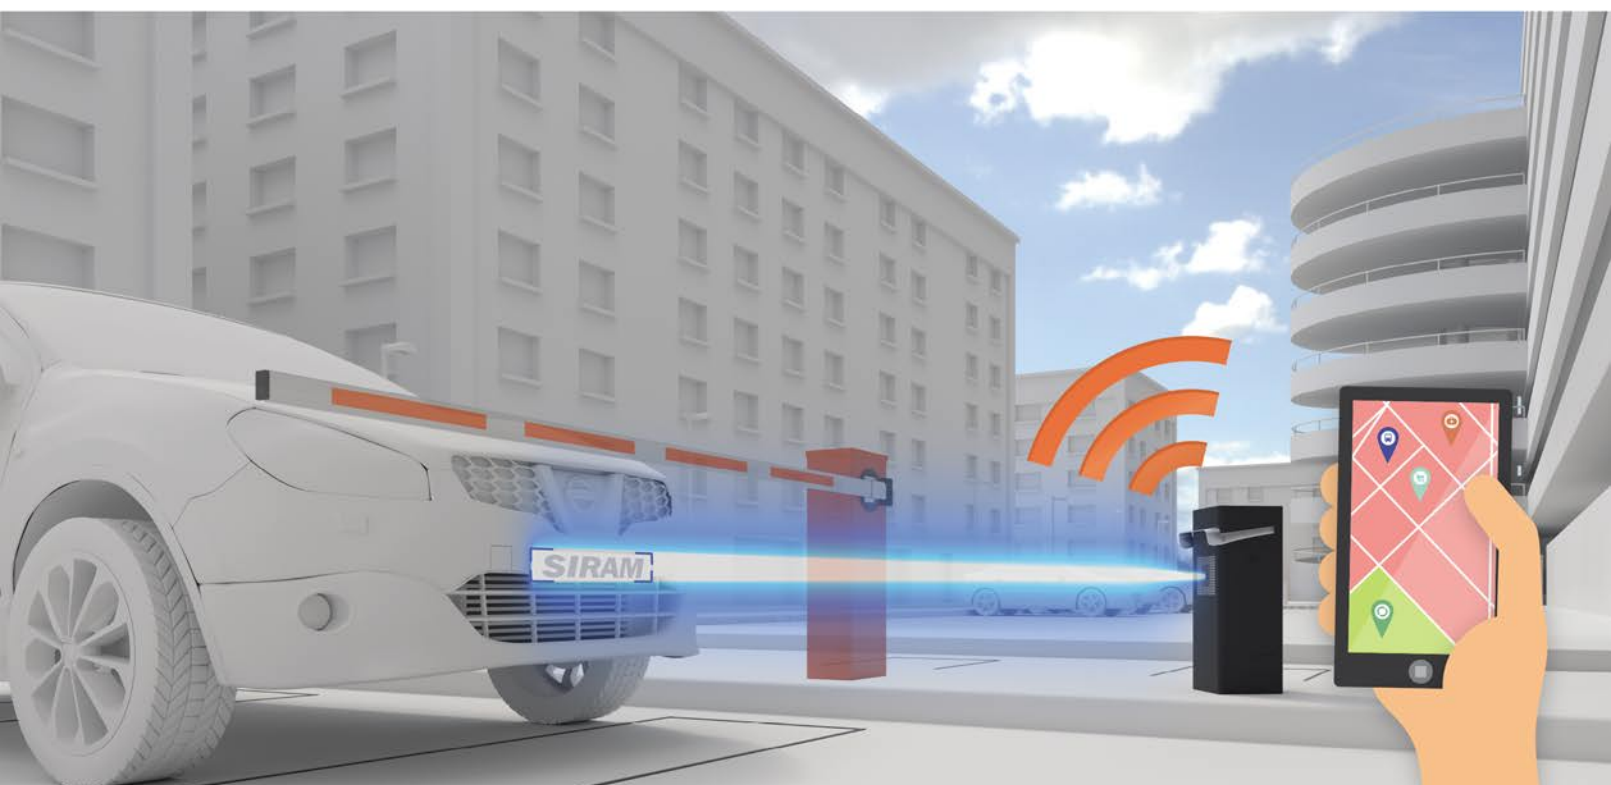

SIRAM CLOUD becomes a perfect LPR access control solution for Private or Community Parkings.

- Mobile management of white/black lists
- Control of vehicle stay period and parking occupancy
- Graphical access records of vehicles
- No remote controls needed for vehicle access
- Real-time control of incidents