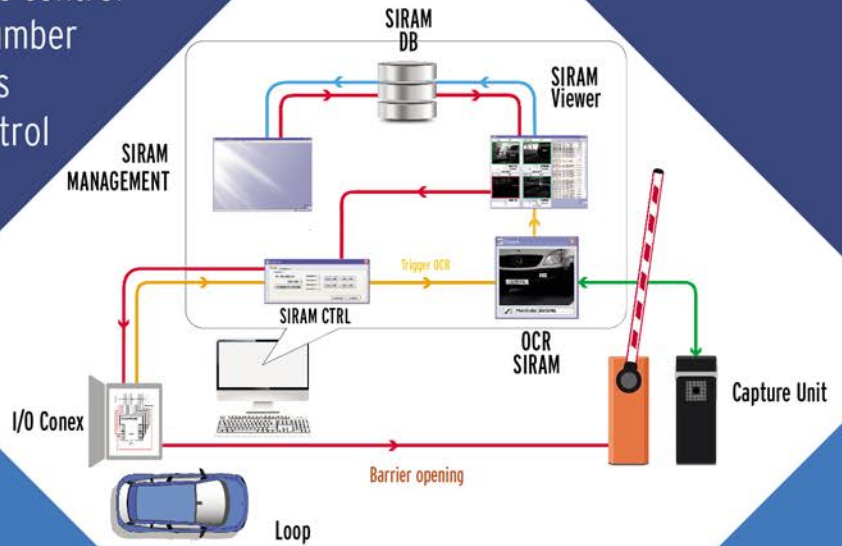

LPR SOLUTIONS BASED ON DEEP LEARNING

360° LPR SOLUTION

CLOUD & MODULAR
ARCHITECTURE

99% ACCURACY RATE

 **Innova**
Systems Group

www.innovagroupbcn.com

SIRAM

The SIRAM ACCESS Suite is a vehicle access control platform based on the latest automatic number plate recognition technology that provides efficiency and stability to your access control system, thanks to its Client/Server and modular architecture.

SIRAMbox

The SIRAM ACCESS BOX solution is synonymous of full integration in embedded access control. Our kit box includes an IP65 outdoor cabinet.

SIRAM ACCESS SUITE

PROFESSIONAL FANLESS CPU

LPR CAPTURE UNITS | EMBEDDED

SIRAM offers a wide range of capture units, which brings great versatility to the number plate recognition system.

	PARKING
	TRUCK LANE
	LANES 2 - 5 ms.
	LED SPOTLIGHT
	NO VANDALISM
	FOR BARRIERS

OCR 5

Based on **deep learning** algorithms that allows to reach a success rate of up to 99% and a perfect adaptation to different license plate formats depending on the country it belongs.

- Easy integrations with PMS & Security Access Control Platforms
- Compatible with +40 Protocols
- OCR 5 Engine ideal for Guidance Systems

OPTIONAL APPLICATIONS

- SIRAM AUDIT: Vehicle Video Recording, includes advanced search based on license plates
- SIRAM TWIN PLATE: Increase accuracy rate using multiple capture units in the same lane
- OCR 5 Engine