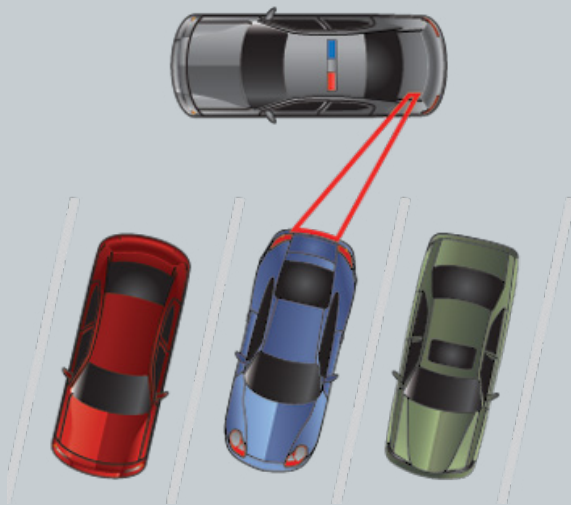

### ELSAG<sup>®</sup> ALPR Parking Integration

- › Advanced ELSAG ALPR Cameras quickly identify parking violations by providing four critical pieces of data for each read:
  1. A color overview image of the vehicle
  2. A black and white close-up image of the license plate
  3. Alpha-numeric character translation from the plate image
  4. Date, time and GPS location
- › Data captured by the ELSAG ALPR cameras can readily identify offenders or power a variety of third-party parking solutions with the widest field of view of any mobile ALPR supplier. ALPR data can be stored in the ELSAG Enterprise Operations Center (EOC) for query and analysis at any time, to aid investigations.

## How ELSAG® ALPR Cameras Increase Parking Management Efficiently

Digital ELSAG® ALPR cameras are attached to the body of a patrol car.

1. Patrolling officials and fixed cameras scan plates of passing vehicles, capturing license plate numbers, date/time stamps and GPS locations.
2. An infrared camera captures images of each plate and a color camera captures overview images of each vehicle.
3. A computer reads the plate characters and compares them with a hot list.

4. Officials are instantaneously alerted of a match and can issue a ticket immediately.

**ELSAG ALPR cameras can scan license plates on vehicles in perpendicular and angled spaces**

This publication is issued to provide outline information only and is supplied without liability for errors or omissions. No part of it may be reproduced or used unless authorized in writing. We reserve the right to modify or revise all or part of this document without notice. 2021 © Copyright Selex ES Inc., a Leonardo Company